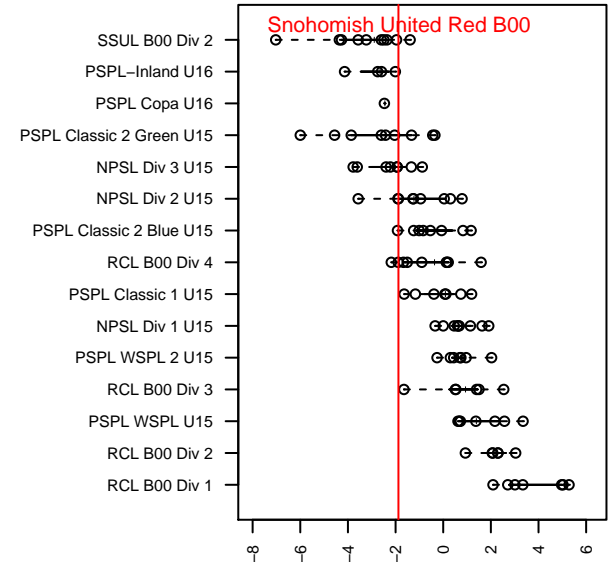

Snohomish United Red B00

Snohomish Youth SC
 Snohomish, WA
 B00 total strength=1061
 attack=3.71 defense=1.65
 fall league = NPSL Div 2 U15
 notes= Thilmony 2013-4; Mummey 2015

alt names used:
 SNOHOMISH UNITED B00 RED – MUMMEY ()
 Snohomish United B00 Red – Mummey
 SNOHOMISH UNITED RED B
 Snohomish United B00 Red – Mummey
 SNOHOMISH UNITED B00 RED – MUMMEY ()
 SNOHOMISH UNITED SNOHOMISH UNITED I

Venues played:
 2015 Snohomish United Invt BU15
 2015 Crossfire Select BU15 Silver
 2015 Bigfoot Group B U15
 2015 REDAPT Cup Silver U15
 2015 NPSL Division 2 U15
 2015 Founders Cup B00

Snohomish United Red B00
 Dots are actual minus expected GF (blue circles) and GA (red triangles).
 Blue line is smoothed change in attack strength. Red is smoothed change in defense strength.

**attack and defense variance (black dot)
relative to other teams
and top 10 in region**

**attack and defense rating
relative to others at age
and all opponents in last 13 months**

Performance relative to 13 month average